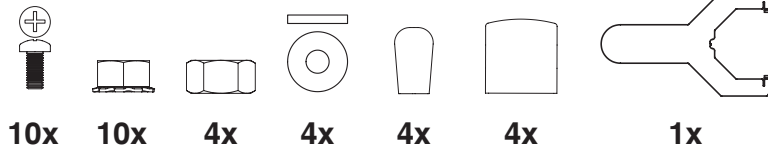

XXL XL L M S MX MN

# EGG<sup>®</sup> Nest<sup>®</sup> Assembly Instructions

7/16" + 9/16"  
(Nr. 11 + 15)

[www.biggreenegg.com/assembly-videos](http://www.biggreenegg.com/assembly-videos)

 [www.biggreenegg.com](http://www.biggreenegg.com)