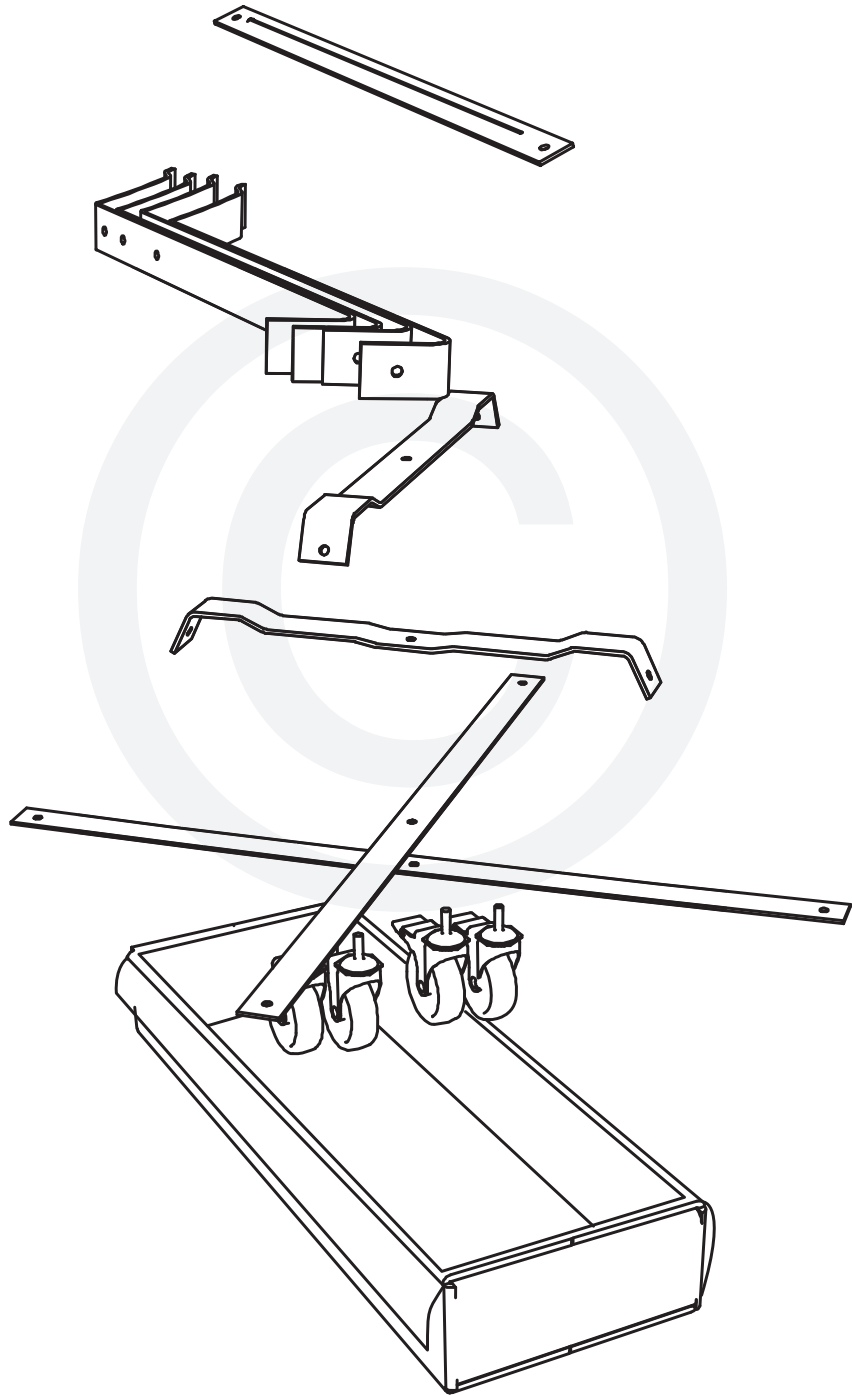

XXL XL L M S MX MN

EGG[®] Nest[®] Assembly Instructions

7/16" + 9/16"
(Nr. 11 + 15)

[www.biggreenegg.com/
assembly-videos](http://www.biggreenegg.com/assembly-videos)

 www.biggreenegg.com

 www.biggreenegg.ca

 www.biggreenegg.eu

 www.biggreenegg.co.uk

 www.biggreenegg.co.za

CAUTION: SEE SAFETY NOTICE
www.biggreenegg.com/safetytips

6x

6x

4x

4x

4x

4x

1x

© COPYRIGHT BIG GREEN EGG INC.

1

4x

4x

7/16" (Nr. 11)

4x

1x

1x

7/16" + 9/16"
(Nr. 11 + 15)

2x

© COPYRIGHT BIG GREEN EGG INC.

4

9/16" (Nr. 15)