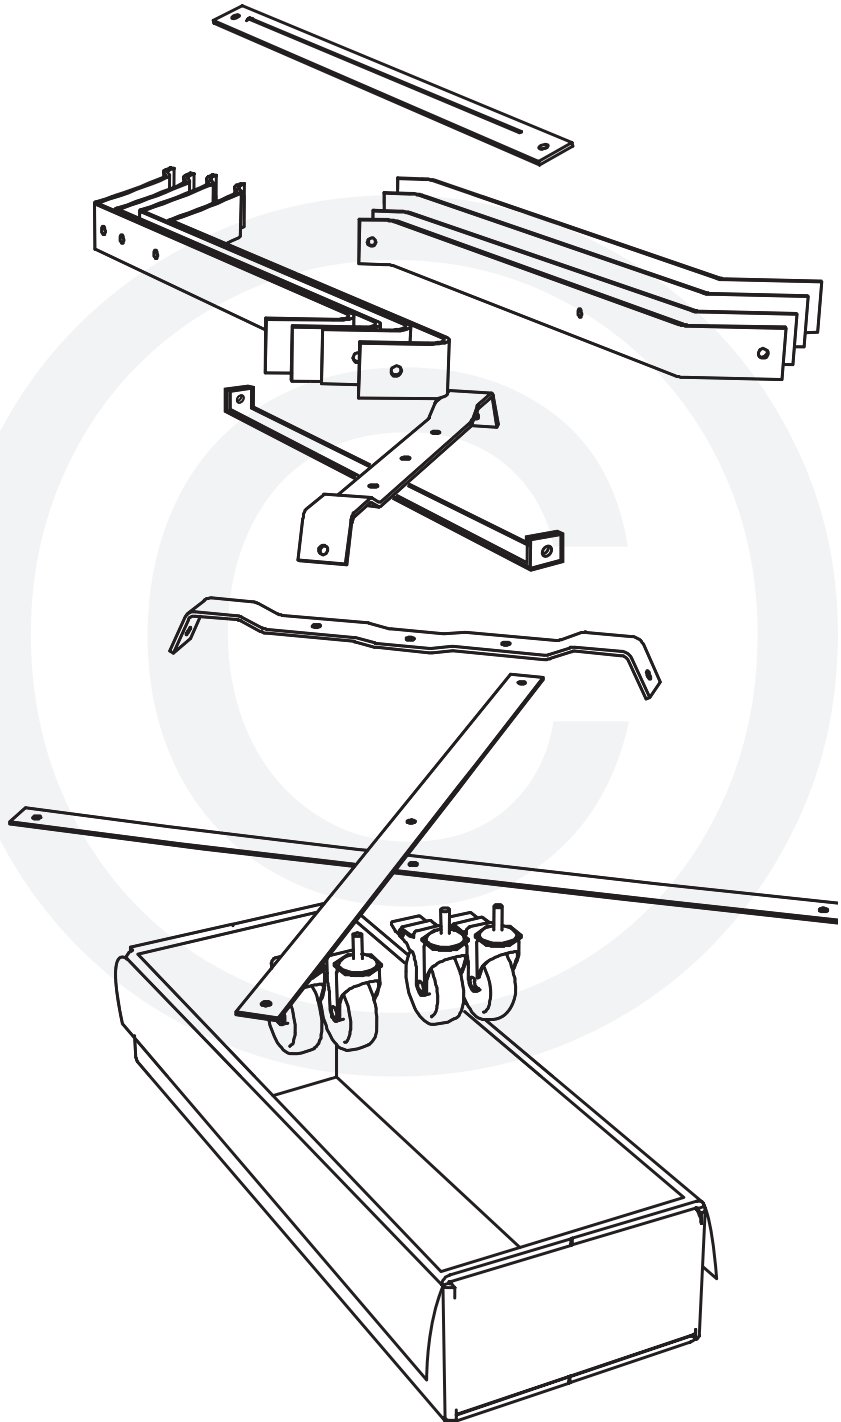

XXL XL L M S MX MN

EGG[®] Nest[®] Assembly Instructions

7/16" + 9/16"
(Nr. 11 + 15)

[www.biggreenegg.com/
assembly-videos](http://www.biggreenegg.com/assembly-videos)

 www.biggreenegg.com

 www.biggreenegg.ca

 www.biggreenegg.eu

 www.biggreenegg.co.uk

 www.biggreenegg.co.za

CAUTION: SEE SAFETY NOTICE
www.biggreenegg.com/safetytips

© COPYRIGHT BIG GREEN EGG INC.

- 1**  8x  8x   7/16" (Nr. 11)

- 2**  1x  1x   7/16" (Nr. 11)

© COPYRIGHT BIG GREEN EGG INC.

© COPYRIGHT BIG GREEN EGG INC.

- 3**  4x  4x  1x  1x   7/16" + 9/16" (Nr. 11 + 15)

© COPYRIGHT BIG GREEN EGG INC.

4

9/16" (Nr. 15)

4a

4b