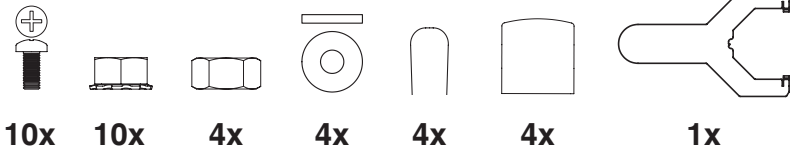

XXL XL L M S MX MN

EGG[®] Nest[®] Assembly Instructions

7/16" + 9/16"
(Nr. 11 + 15)

[www.biggreenegg.com/
assembly-videos](http://www.biggreenegg.com/assembly-videos)

 www.biggreenegg.com

 www.biggreenegg.ca